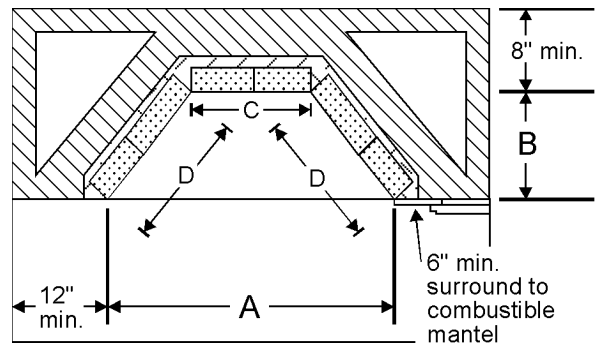

Rumford Fireplace

Fireplace Size	Throat (A x F)	Damper Frame I.D. (front, back, depth)			Smoke Chamber (base x G)	Flue Tile	Other Dimensions:						
							A	B	C	D	E	F	G
24" wide	24" x 12"	16.25"	13.5"	3"	8.5" x 18" x 24"	8.5" x 13"	24"	12"	13.5"	13.5"	4" - 28"	12"	24"
30" wide	30" x 12"	18.5"	13.5"	3.5"	13" x 27" x 30"	13" x 13"	30"	12"	13.5"	15"	8" - 32"	12"	30"
36" wide	36" x 14"	20"	13.5"	4"	13" x 27" x 30"	13" x 13"	36"	14"	13.5"	18"	2" - 38"	14"	30"
42" wide	42" x 15"	23.5"	15"	4.5"	13" x 34" x 30"	13" x 18"	42"	15"	15"	21"	8" - 42"	15"	30"
48" wide	48" x 16"	27.5"	18"	5"	16" x 34" x 30"	16" x 20"	48"	16"	18"	22.5"	2" - 48"	16"	30"

Large or Modified Rumford Fireplace

Superior Clay Smoke Chamber
offset or centered

FireMagic Rumford Damper
12 ga. stainless

Superior Clay Rumford Segmented Throat

For fireplaces 30", 36", 42", 48", 60" and 72" wide as well as custom and multi-sided fireplaces. Each throat tile measures 12" wide, 10" deep and 13.5" high.