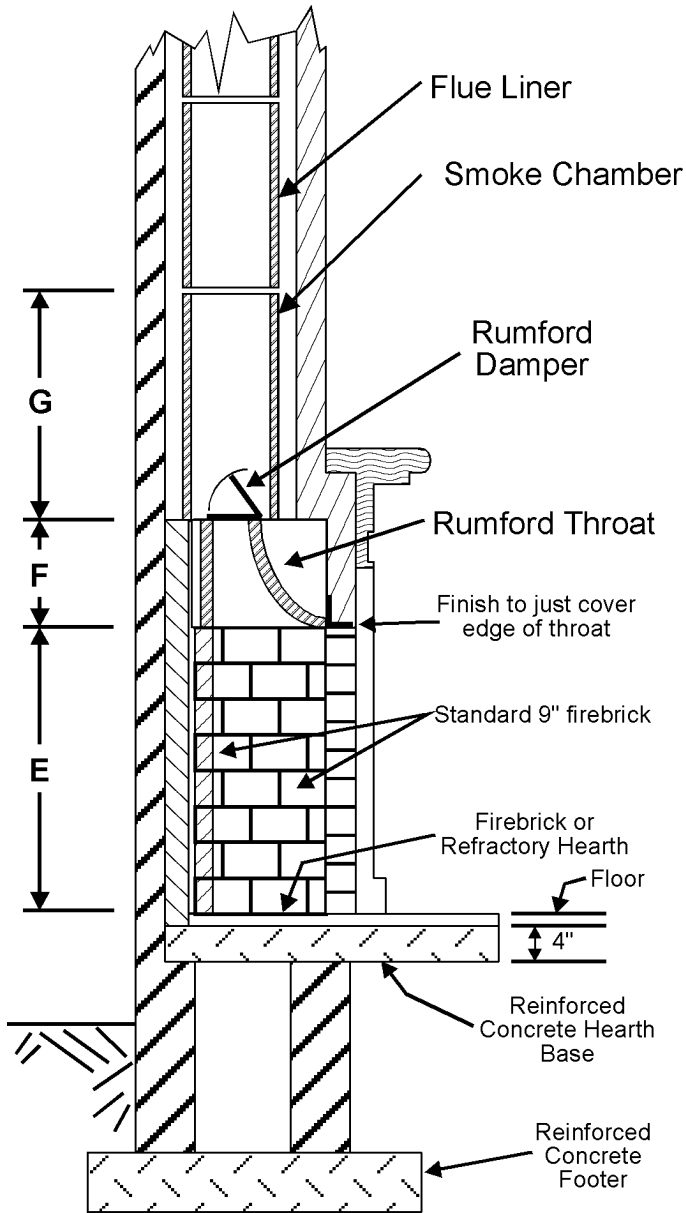

Rumford Fireplace

Fireplace Size	Throat (A x F)	Damper Frame I.D. (front, back, depth)			Smoke Chamber (base x G)	Flue Tile	Other Dimensions:						
							A	B	C	D	E	F	G
24" wide	24" x 12"	16.25"	13.5"	3"	8.5" x 18" x 24"	8.5" x 13"	24"	12"	13.5"	13.5"	4" - 28"	12"	24"
30" wide	30" x 12"	18.5"	13.5"	3.5"	13" x 27" x 30"	13" x 13"	30"	12"	13.5"	15"	8" - 32"	12"	30"
36" wide	36" x 14"	20"	13.5"	4"	13" x 27" x 30"	13" x 13"	36"	14"	13.5"	18"	2" - 38"	14"	30"
42" wide	42" x 15"	23.5"	15"	4.5"	13" x 34" x 30"	13" x 18"	42"	15"	15"	21"	8" - 42"	15"	30"
48" wide	48" x 16"	27.5"	18"	5"	16" x 34" x 30"	16" x 20"	48"	16"	18"	22.5"	2" - 48"	16"	30"

Large or Modified Rumford Fireplace

Superior Clay Smoke Chamber
offset or centered

FireMagic Rumford Damper
12 ga. stainless

Superior Clay Rumford Segmented Throat

For fireplaces 30", 36", 42", 48", 60" and 72" wide as well as custom and multi-sided fireplaces. Each throat tile measures 12" wide, 10" deep and 13.5" high.

Fireplace Size	Damper Frame I.D. (front, back, depth)			Smoke Chamber (base x G)	Flue Tile	Other Dimensions:							
	A	B	C			D	E	F	G	H			
24" wide	16.25"	13.5"	3"	8.5" x 18" x 24"	8.5" x 13"	24"	12"	13.5"	13.5"	24" - 28"	13.5"	24"	3" x 15"
30" wide	18.5"	13.5"	3.5"	13" x 27" x 30"	13" x 13"	30"	12"	13.5"	15"	28" - 32"	13.5"	30"	3.5" x 16"
36" wide	20"	13.5"	4"	13" x 27" x 30"	13" x 13"	36"	14"	13.5"	18"	32" - 38"	13.5"	30"	4" x 17"
42" wide	23.5"	15"	4.5"	13" x 34" x 30"	13" x 18"	42"	15"	15"	21"	38" - 42"	13.5"	30"	4.5" x 20"
48" wide	27.5"	18"	5"	16" x 34" x 30"	16" x 20"	48"	16"	18"	22.5"	42" - 48"	13.5"	30"	5" x 23"
60" wide	40"	22.5"	5.5"	20" x 42" x 30"	20" x 20"	60"	20"	22.5"	27"	45" - 54"	13.5"	30"	6" x 27"
72" wide	52"	34.5"	6"	24" x 60" x 42"	24" x 24"	72"	24"	24"	34"	45" - 60"	13.5"	42"	6" x 46"