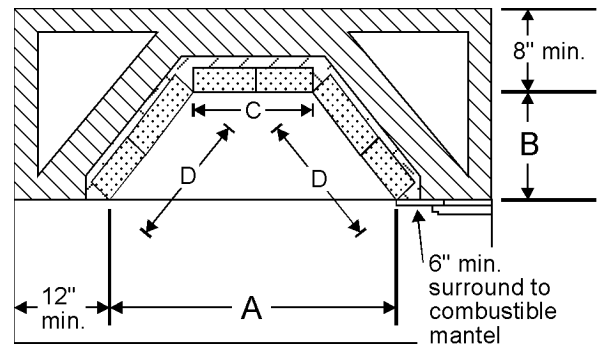

Rumford Fireplace

Fireplace Size	Throat (A x F)	Damper Frame I.D. (front, back, depth)			Smoke Chamber (base x G)	Flue Tile	Other Dimensions:						
							A	B	C	D	E	F	G
24" wide	24" x 12"	16.25"	13.5"	3"	8.5" x 18" x 24"	8.5" x 13"	24"	12"	13.5"	13.5"	4" - 28"	12"	24"
30" wide	30" x 12"	18.5"	13.5"	3.5"	13" x 27" x 30"	13" x 13"	30"	12"	13.5"	15"	8" - 32"	12"	30"
36" wide	36" x 14"	20"	13.5"	4"	13" x 27" x 30"	13" x 13"	36"	14"	13.5"	18"	2" - 38"	14"	30"
42" wide	42" x 15"	23.5"	15"	4.5"	13" x 34" x 30"	13" x 18"	42"	15"	15"	21"	8" - 42"	15"	30"
48" wide	48" x 16"	27.5"	18"	5"	16" x 34" x 30"	16" x 20"	48"	16"	18"	22.5"	2" - 48"	16"	30"

Large or Modified Rumford Fireplace

Superior Clay Smoke Chamber
offset or centered

FireMagic Rumford Damper
12 ga. stainless

Superior Clay Rumford Segmented Throat

For fireplaces 30", 36", 42", 48", 60" and 72" wide as well as custom and multi-sided fireplaces. Each throat tile measures 12" wide, 10" deep and 13.5" high.

Fireplace Size	Damper Frame I.D. (front, back, depth)			Smoke Chamber (base x G)	Flue Tile	Other Dimensions:							
	A	B	C			D	E	F	G	H			
24" wide	16.25"	13.5"	3"	8.5" x 18" x 24"	8.5" x 13"	24"	12"	13.5"	13.5"	24" - 28"	13.5"	24"	3" x 15"
30" wide	18.5"	13.5"	3.5"	13" x 27" x 30"	13" x 13"	30"	12"	13.5"	15"	28" - 32"	13.5"	30"	3.5" x 16"
36" wide	20"	13.5"	4"	13" x 27" x 30"	13" x 13"	36"	14"	13.5"	18"	32" - 38"	13.5"	30"	4" x 17"
42" wide	23.5"	15"	4.5"	13" x 34" x 30"	13" x 18"	42"	15"	15"	21"	38" - 42"	13.5"	30"	4.5" x 20"
48" wide	27.5"	18"	5"	16" x 34" x 30"	16" x 20"	48"	16"	18"	22.5"	42" - 48"	13.5"	30"	5" x 23"
60" wide	40"	22.5"	5.5"	20" x 42" x 30"	20" x 20"	60"	20"	22.5"	27"	45" - 54"	13.5"	30"	6" x 27"
72" wide	52"	34.5"	6"	24" x 60" x 42"	24" x 24"	72"	24"	24"	34"	45" - 60"	13.5"	42"	6" x 46"