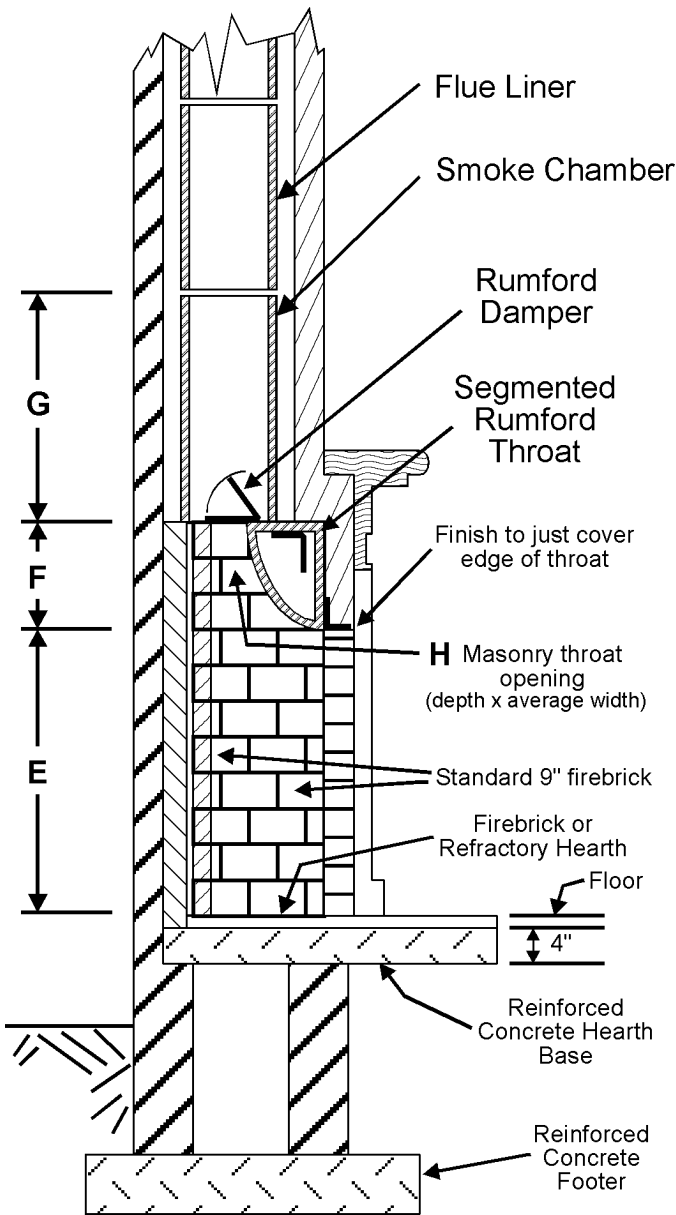

Rumford Fireplace

Fireplace Size	Throat (A x F)	Damper Frame I.D. (front, back, depth)			Smoke Chamber (base x G)	Flue Tile	Other Dimensions:						
							A	B	C	D	E	F	G
24" wide	24" x 12"	16.25"	13.5"	3"	8.5" x 18" x 24"	8.5" x 13"	24"	12"	13.5"	13.5"	4" - 28"	12"	24"
30" wide	30" x 12"	18.5"	13.5"	3.5"	13" x 27" x 30"	13" x 13"	30"	12"	13.5"	15"	8" - 32"	12"	30"
36" wide	36" x 14"	20"	13.5"	4"	13" x 27" x 30"	13" x 13"	36"	14"	13.5"	18"	2" - 38"	14"	30"
42" wide	42" x 15"	23.5"	15"	4.5"	13" x 34" x 30"	13" x 18"	42"	15"	15"	21"	8" - 42"	15"	30"
48" wide	48" x 16"	27.5"	18"	5"	16" x 34" x 30"	16" x 20"	48"	16"	18"	22.5"	2" - 48"	16"	30"

Large or Modified Rumford Fireplace

Superior Clay Smoke Chamber
offset or centered

FireMagic Rumford Damper
12 ga. stainless

Superior Clay Rumford Segmented Throat

For fireplaces 30", 36", 42", 48", 60" and 72" wide as well as custom and multi-sided fireplaces. Each throat tile measures 12" wide, 10" deep and 13.5" high.

Fireplace Size	Damper Frame I.D. (front, back, depth)			Smoke Chamber (base x G)	Flue Tile	Other Dimensions:							
	A	B	C			D	E	F	G	H			
24" wide	16.25"	13.5"	3"	8.5" x 18" x 24"	8.5" x 13"	24"	12"	13.5"	13.5"	24" - 28"	13.5"	24"	3" x 15"
30" wide	18.5"	13.5"	3.5"	13" x 27" x 30"	13" x 13"	30"	12"	13.5"	15"	28" - 32"	13.5"	30"	3.5" x 16"
36" wide	20"	13.5"	4"	13" x 27" x 30"	13" x 13"	36"	14"	13.5"	18"	32" - 38"	13.5"	30"	4" x 17"
42" wide	23.5"	15"	4.5"	13" x 34" x 30"	13" x 18"	42"	15"	15"	21"	38" - 42"	13.5"	30"	4.5" x 20"
48" wide	27.5"	18"	5"	16" x 34" x 30"	16" x 20"	48"	16"	18"	22.5"	42" - 48"	13.5"	30"	5" x 23"
60" wide	40"	22.5"	5.5"	20" x 42" x 30"	20" x 20"	60"	20"	22.5"	27"	45" - 54"	13.5"	30"	6" x 27"
72" wide	52"	34.5"	6"	24" x 60" x 42"	24" x 24"	72"	24"	24"	34"	45" - 60"	13.5"	42"	6" x 46"