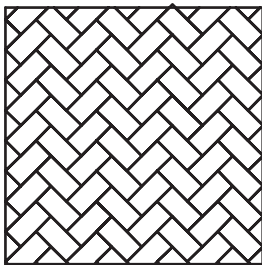

STANDARD 4"x8" PAVING PATTERNS

90 degree Herringbone

Double Basketweave

Running Bond

45 degree herringbone

Single Basketweave

45 degree Running Bond

Spanish Bond

Boxed Basketweave 1

Stacked Bond

Combination Running Bond/Basketweave

Boxed Basketweave 2

Combination Stack/Running Bond