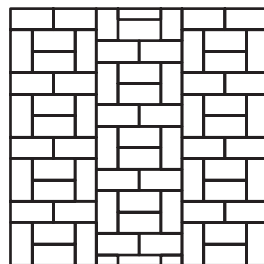

STANDARD 4"x8" PAVING PATTERNS

90 degree Herringbone

Double Basketweave

Running Bond

45 degree herringbone

Single Basketweave

45 degree Running Bond

Spanish Bond

Boxed Basketweave 1

Stacked Bond

Combination Running Bond/Basketweave

Boxed Basketweave 2

Combination Stack/Running Bond