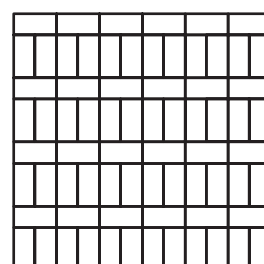

STANDARD 4"x8" PAVING PATTERNS

90 degree Herringbone

Double Basketweave

Running Bond

45 degree herringbone

Single Basketweave

45 degree Running Bond

Spanish Bond

Boxed Basketweave 1

Stacked Bond

Combination Running Bond/Basketweave

Boxed Basketweave 2

Combination Stack/Running Bond