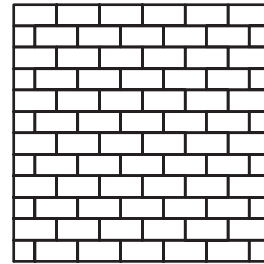

STANDARD 4"x8" PAVING PATTERNS

90 degree Herringbone

Double Basketweave

Running Bond

45 degree herringbone

Single Basketweave

45 degree Running Bond

Spanish Bond

Boxed Basketweave 1

Stacked Bond

Combination Running Bond/Basketweave

Boxed Basketweave 2

Combination Stack/Running Bond