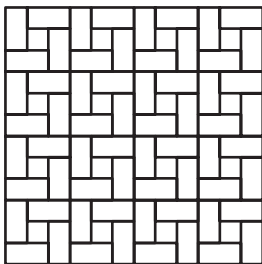

STANDARD 4"x8" PAVING PATTERNS

90 degree Herringbone

Double Basketweave

Running Bond

45 degree herringbone

Single Basketweave

45 degree Running Bond

Spanish Bond

Boxed Basketweave 1

Stacked Bond

Combination Running Bond/Basketweave

Boxed Basketweave 2

Combination Stack/Running Bond