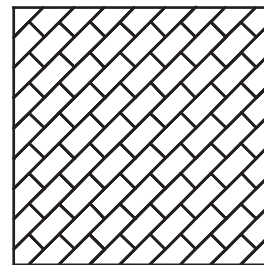

STANDARD 4"x8" PAVING PATTERNS

90 degree Herringbone

Double Basketweave

Running Bond

45 degree herringbone

Single Basketweave

45 degree Running Bond

Spanish Bond

Boxed Basketweave 1

Stacked Bond

Combination Running Bond/Basketweave

Boxed Basketweave 2

Combination Stack/Running Bond