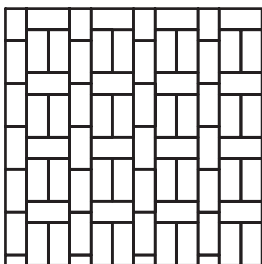

STANDARD 4"x8" PAVING PATTERNS

90 degree Herringbone

Double Basketweave

Running Bond

45 degree herringbone

Single Basketweave

45 degree Running Bond

Spanish Bond

Boxed Basketweave 1

Stacked Bond

Combination Running Bond/Basketweave

Boxed Basketweave 2

Combination Stack/Running Bond