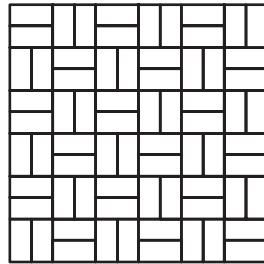

STANDARD 4"x8" PAVING PATTERNS

90 degree Herringbone

Double Basketweave

Running Bond

45 degree herringbone

Single Basketweave

45 degree Running Bond

Spanish Bond

Boxed Basketweave 1

Stacked Bond

Combination Running Bond/Basketweave

Boxed Basketweave 2

Combination Stack/Running Bond