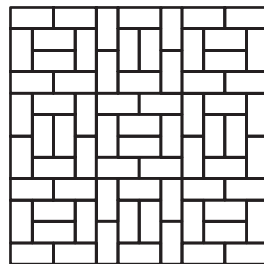

STANDARD 4"x8" PAVING PATTERNS

90 degree Herringbone

Double Basketweave

Running Bond

45 degree herringbone

Single Basketweave

45 degree Running Bond

Spanish Bond

Boxed Basketweave 1

Stacked Bond

Combination Running Bond/Basketweave

Boxed Basketweave 2

Combination Stack/Running Bond