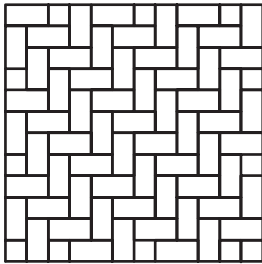

STANDARD 4"x8" PAVING PATTERNS

90 degree Herringbone

Double Basketweave

Running Bond

45 degree herringbone

Single Basketweave

45 degree Running Bond

Spanish Bond

Boxed Basketweave 1

Stacked Bond

Combination Running Bond/Basketweave

Boxed Basketweave 2

Combination Stack/Running Bond