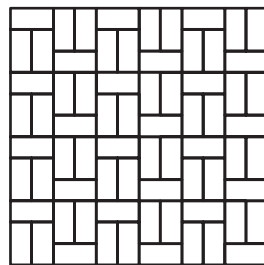

STANDARD 4"x8" PAVING PATTERNS

90 degree Herringbone

Double Basketweave

Running Bond

45 degree herringbone

Single Basketweave

45 degree Running Bond

Spanish Bond

Boxed Basketweave 1

Stacked Bond

Combination Running Bond/Basketweave

Boxed Basketweave 2

Combination Stack/Running Bond